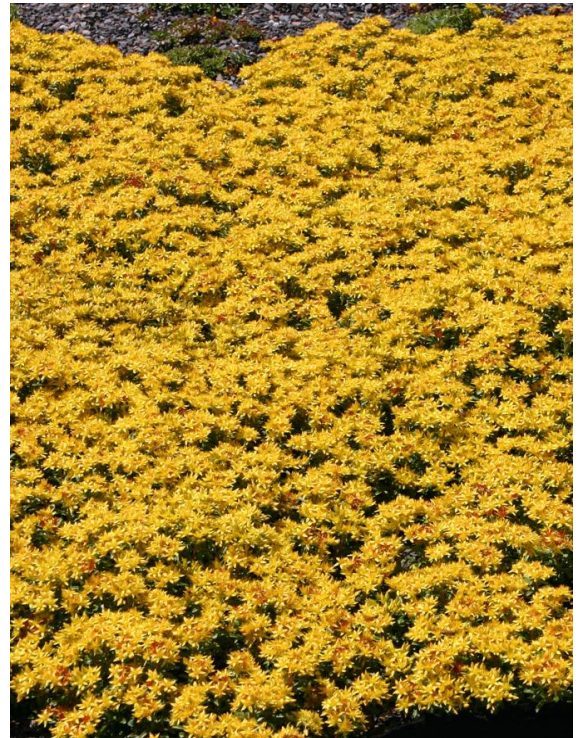

Emory Knoll Farms

Sedum middendorffianum var. diffusum

Another tough, reliable, dark green-leaved, yellow-flowering groundcover. This plant was a star in the Michigan State plant trials. This variety is typically one of the earliest green roof plants to bloom in the season. Showy, red seed heads appear after flowering. It is very similar in habit and appearance to *Sedum kamtschaticum* var. *floriferum* 'Weihenstephaner Gold', but, it blooms earlier. Foliage turns a beautiful red before dropping in the coldest months. Small maroon-red rosettes are set in winter. An outstanding selection on a green roof for seasonal interest and reliability.

CHARACTERISTICS

Foliage Color: Green

Flower Color: Yellow

Bloom Time: Midsummer

Winter Interest: Russet foliage

BOTANICAL INFORMATION

Place of Origin: Siberia, China, and Japan

Hardiness Zone: 5

Height: 4" Spread: 8"+

Self-sowing: No

Light Requirement: Full sun

Plant Use: Groundcover

PLANT SIZE

Deep nursery plug
3" deep x 1.5" across at the top

PLANT SPACING

6 Plugs per sq. ft. – 3 Month coverage
4-5 Plugs per sq. ft. - 6-12 Month coverage
2-3 Plugs per sq. ft. – 12-18 Months coverage