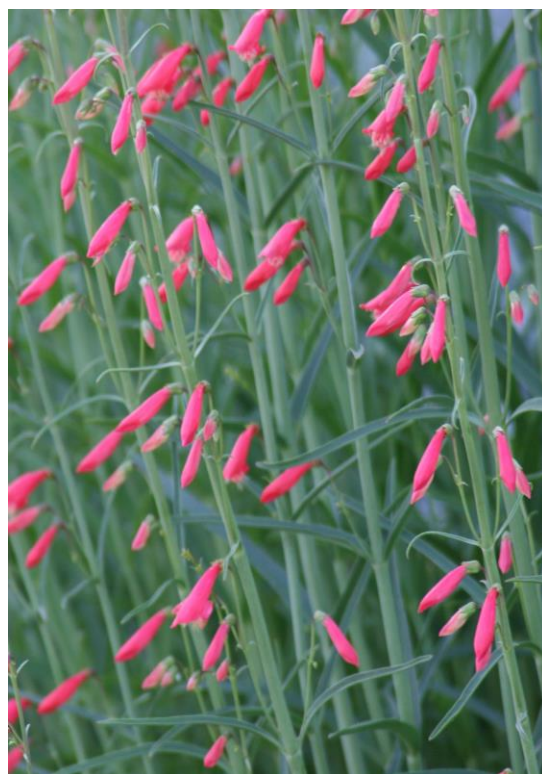

Emory Knoll Farms

Penstemon barbatus

This species is an excellent choice for attracting hummingbirds. Native to the Western US, this drought tolerant plant flowers from early summer until the first frost. Flowers are a brilliant scarlet-red. Foliage grows in basal rosettes featuring green, lance-shaped leaves. Like most perennials used on green roofs, this plant will benefit from a deeper soil profile or where the green roof media has been mounded. It will need regular water to become established on the roof.

CHARACTERISTICS

Foliage Color: Green

Flower Color: Red

Bloom Time: Early summer to autumn

Winter Interest: Green

BOTANICAL INFORMATION

Place of Origin: Western US, Mexico

Hardiness Zone: 5

Height: 18" Spread: 6"

Self-sowing: No

Light Requirement: Full sun

Plant Use: Accent

PLANT SIZE

Deep nursery plug
3" deep x 1.5" across at the top

PLANT SPACING

Typically planted at 2-3 plugs
per square foot