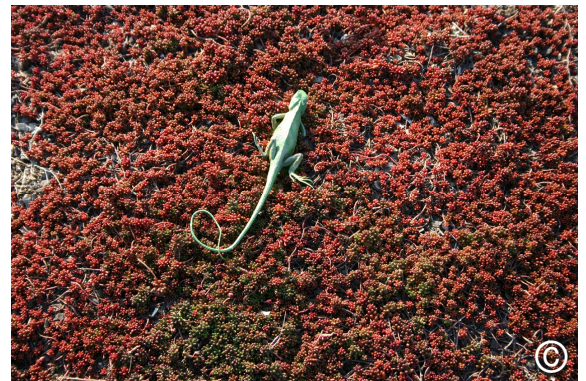

PLANT SIZE

Deep nursery plug
3" deep x 1.5" across at the top

PLANT SPACING

Typically planted at 2-3 plugs per square foot

Emory Knoll Farms, Inc.
3410 Ady Road | Street, MD 21154

410.452.5880
www.greenroofplants.com